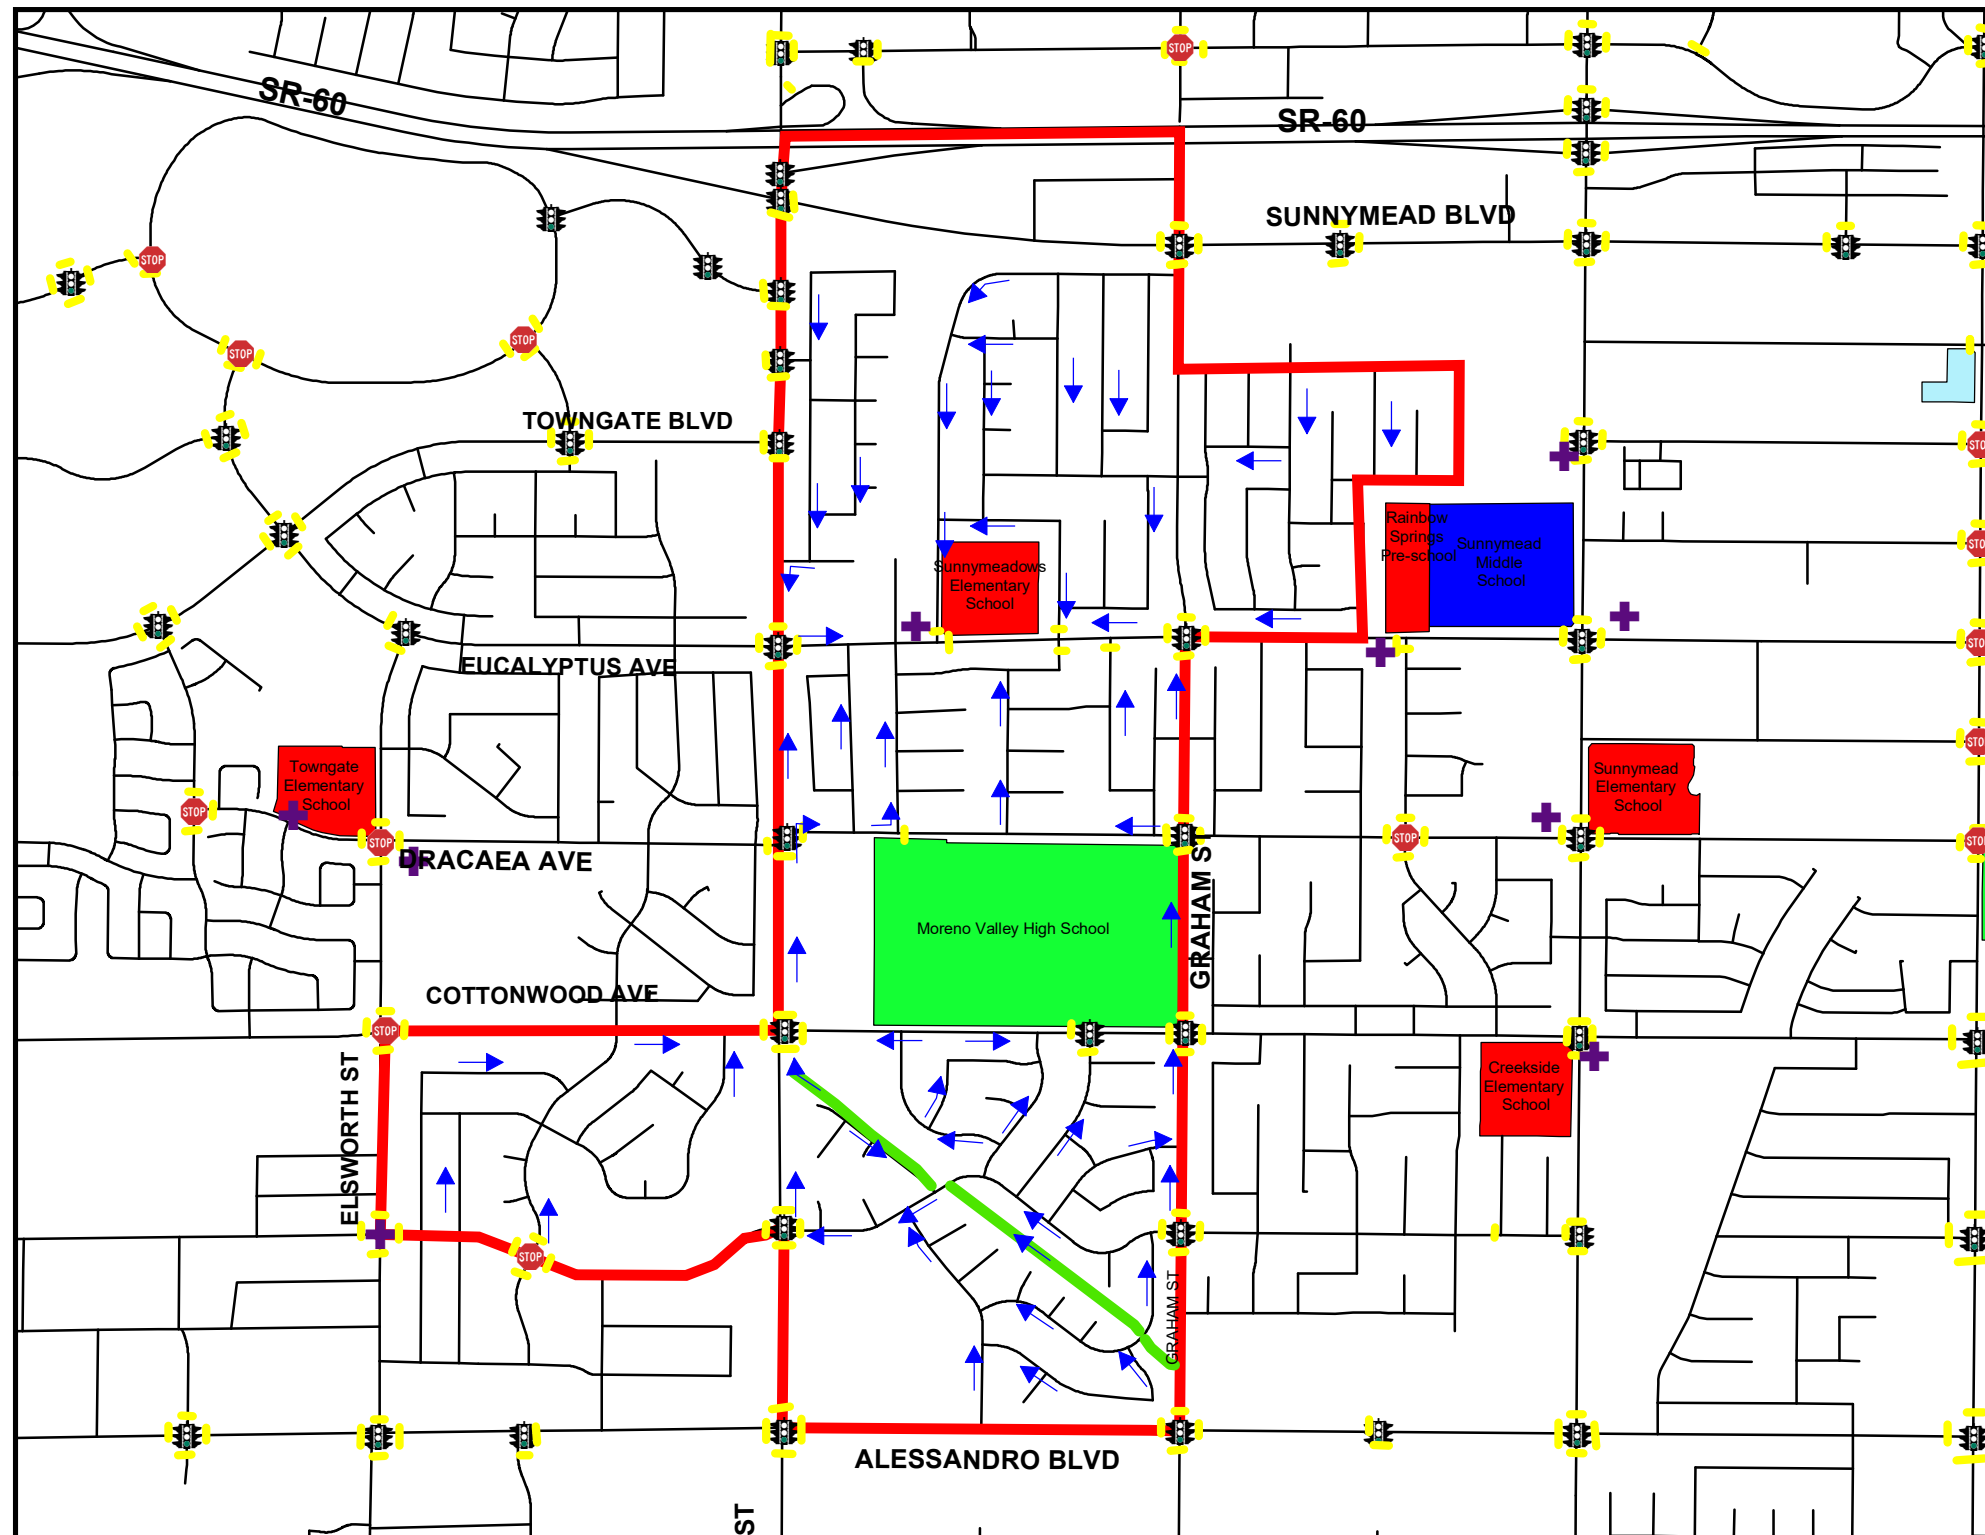

# Suggested Walking Routes to Sunnymeadows Elementary School

### Legend

- + Crossing Guard
- All Way Stop
- Crosswalk
- Traffic Signal
- Sunnymeadows Attendance
- MV Roads
- Elementary School
- K-12 School
- Middle School
- High School
- College
- City Boundary
- Suggested Walking Route
- Bike Trail

This map is intended for informational purposes only. The City of Moreno Valley assumes no responsibility for using these routes.

Last update - 2021