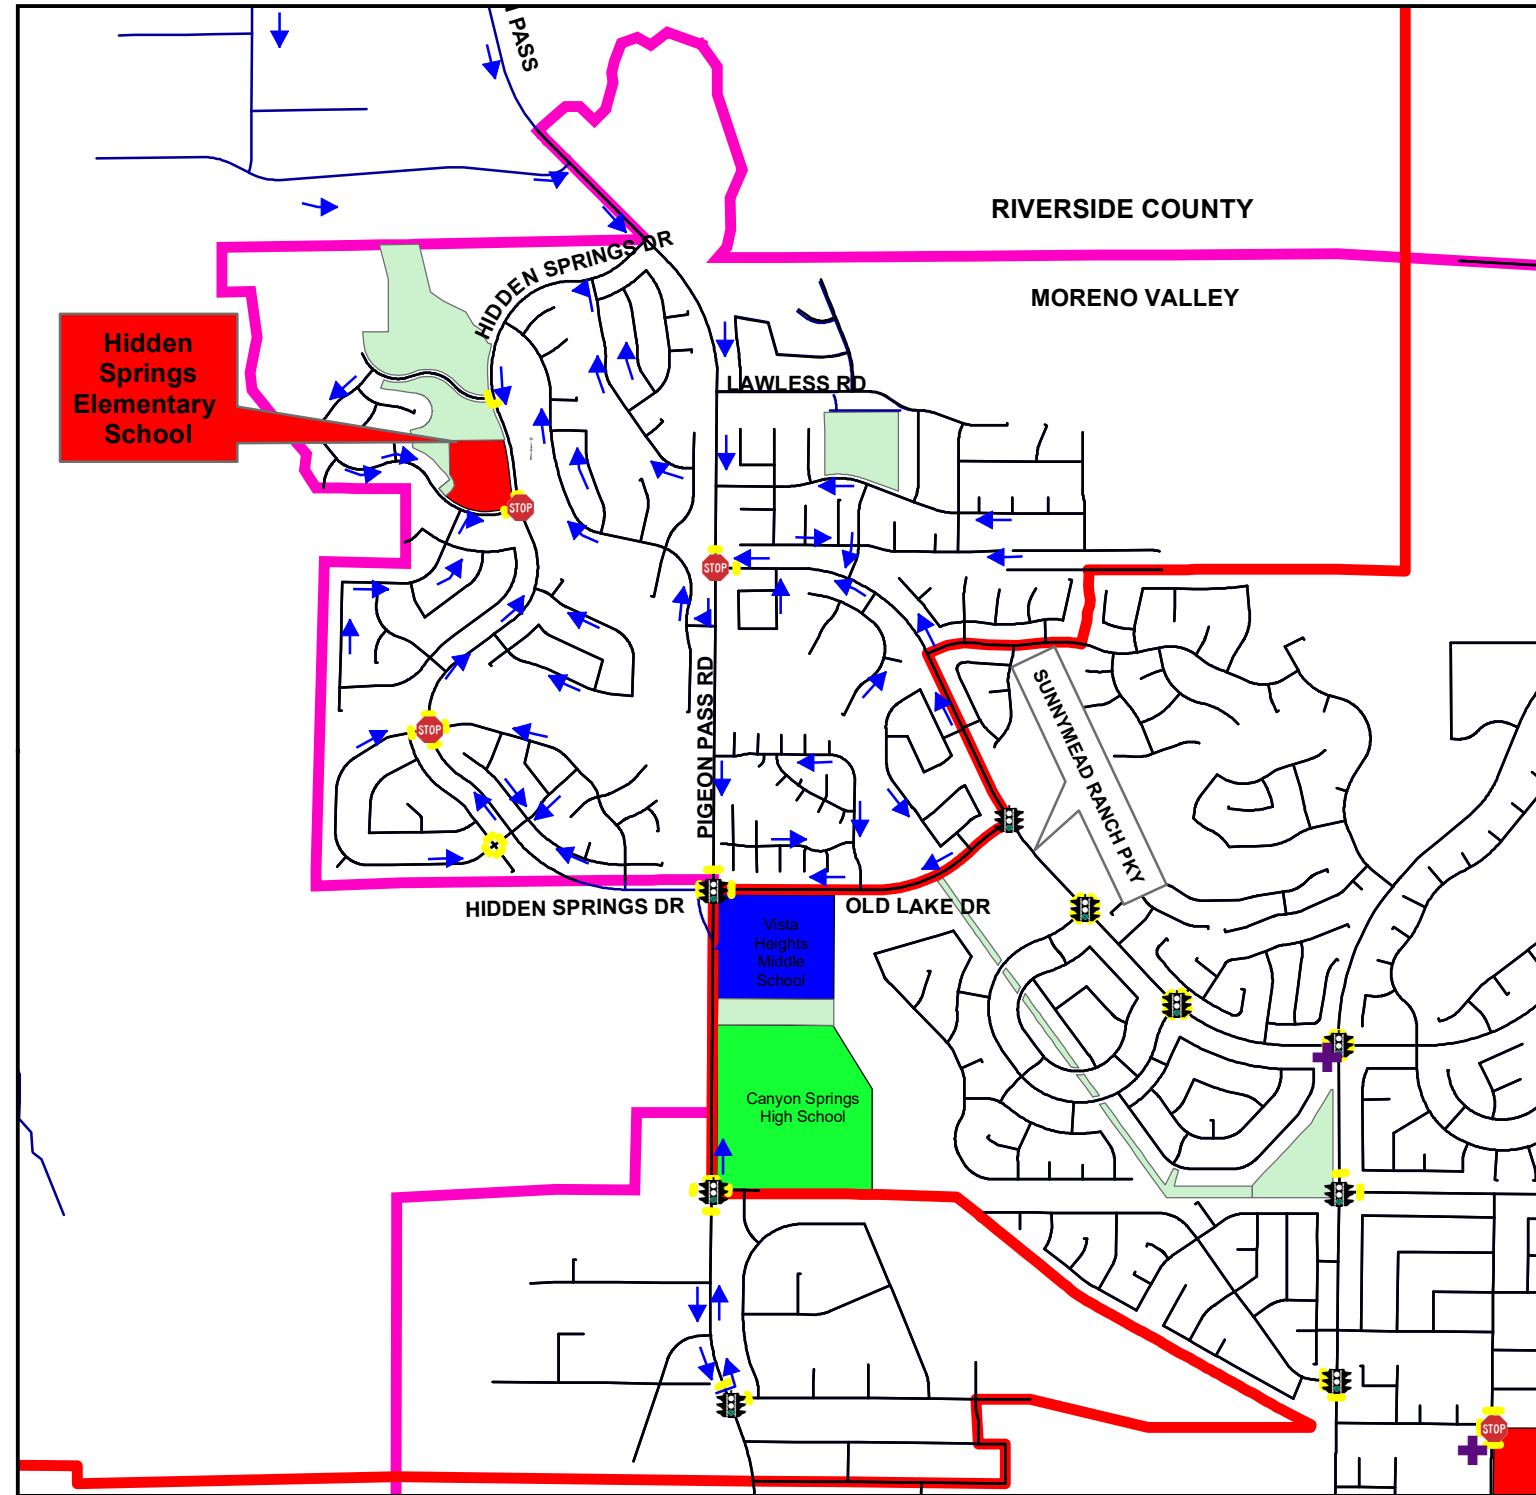

Suggested Walking Routes to Hidden Springs Elementary School

**KEY MAP
HIDDEN SPRINGS ELEMENTARY
SCHOOL BOUNDARY**

Legends

- Crossing Guard
- Traffic Signal
- All Way Stop
- Crosswalk
- mv roads
- Riverside County Roads
- Hidden Springs Attendance
- City Parks
- Elementary School
- K-12 School
- Middle School
- High School
- College
- City Boundary
- Suggested Walking Route

This map is intended for informational purposes only. The City of Moreno Valley assumes no responsibility for using these routes.

Last update - 2021