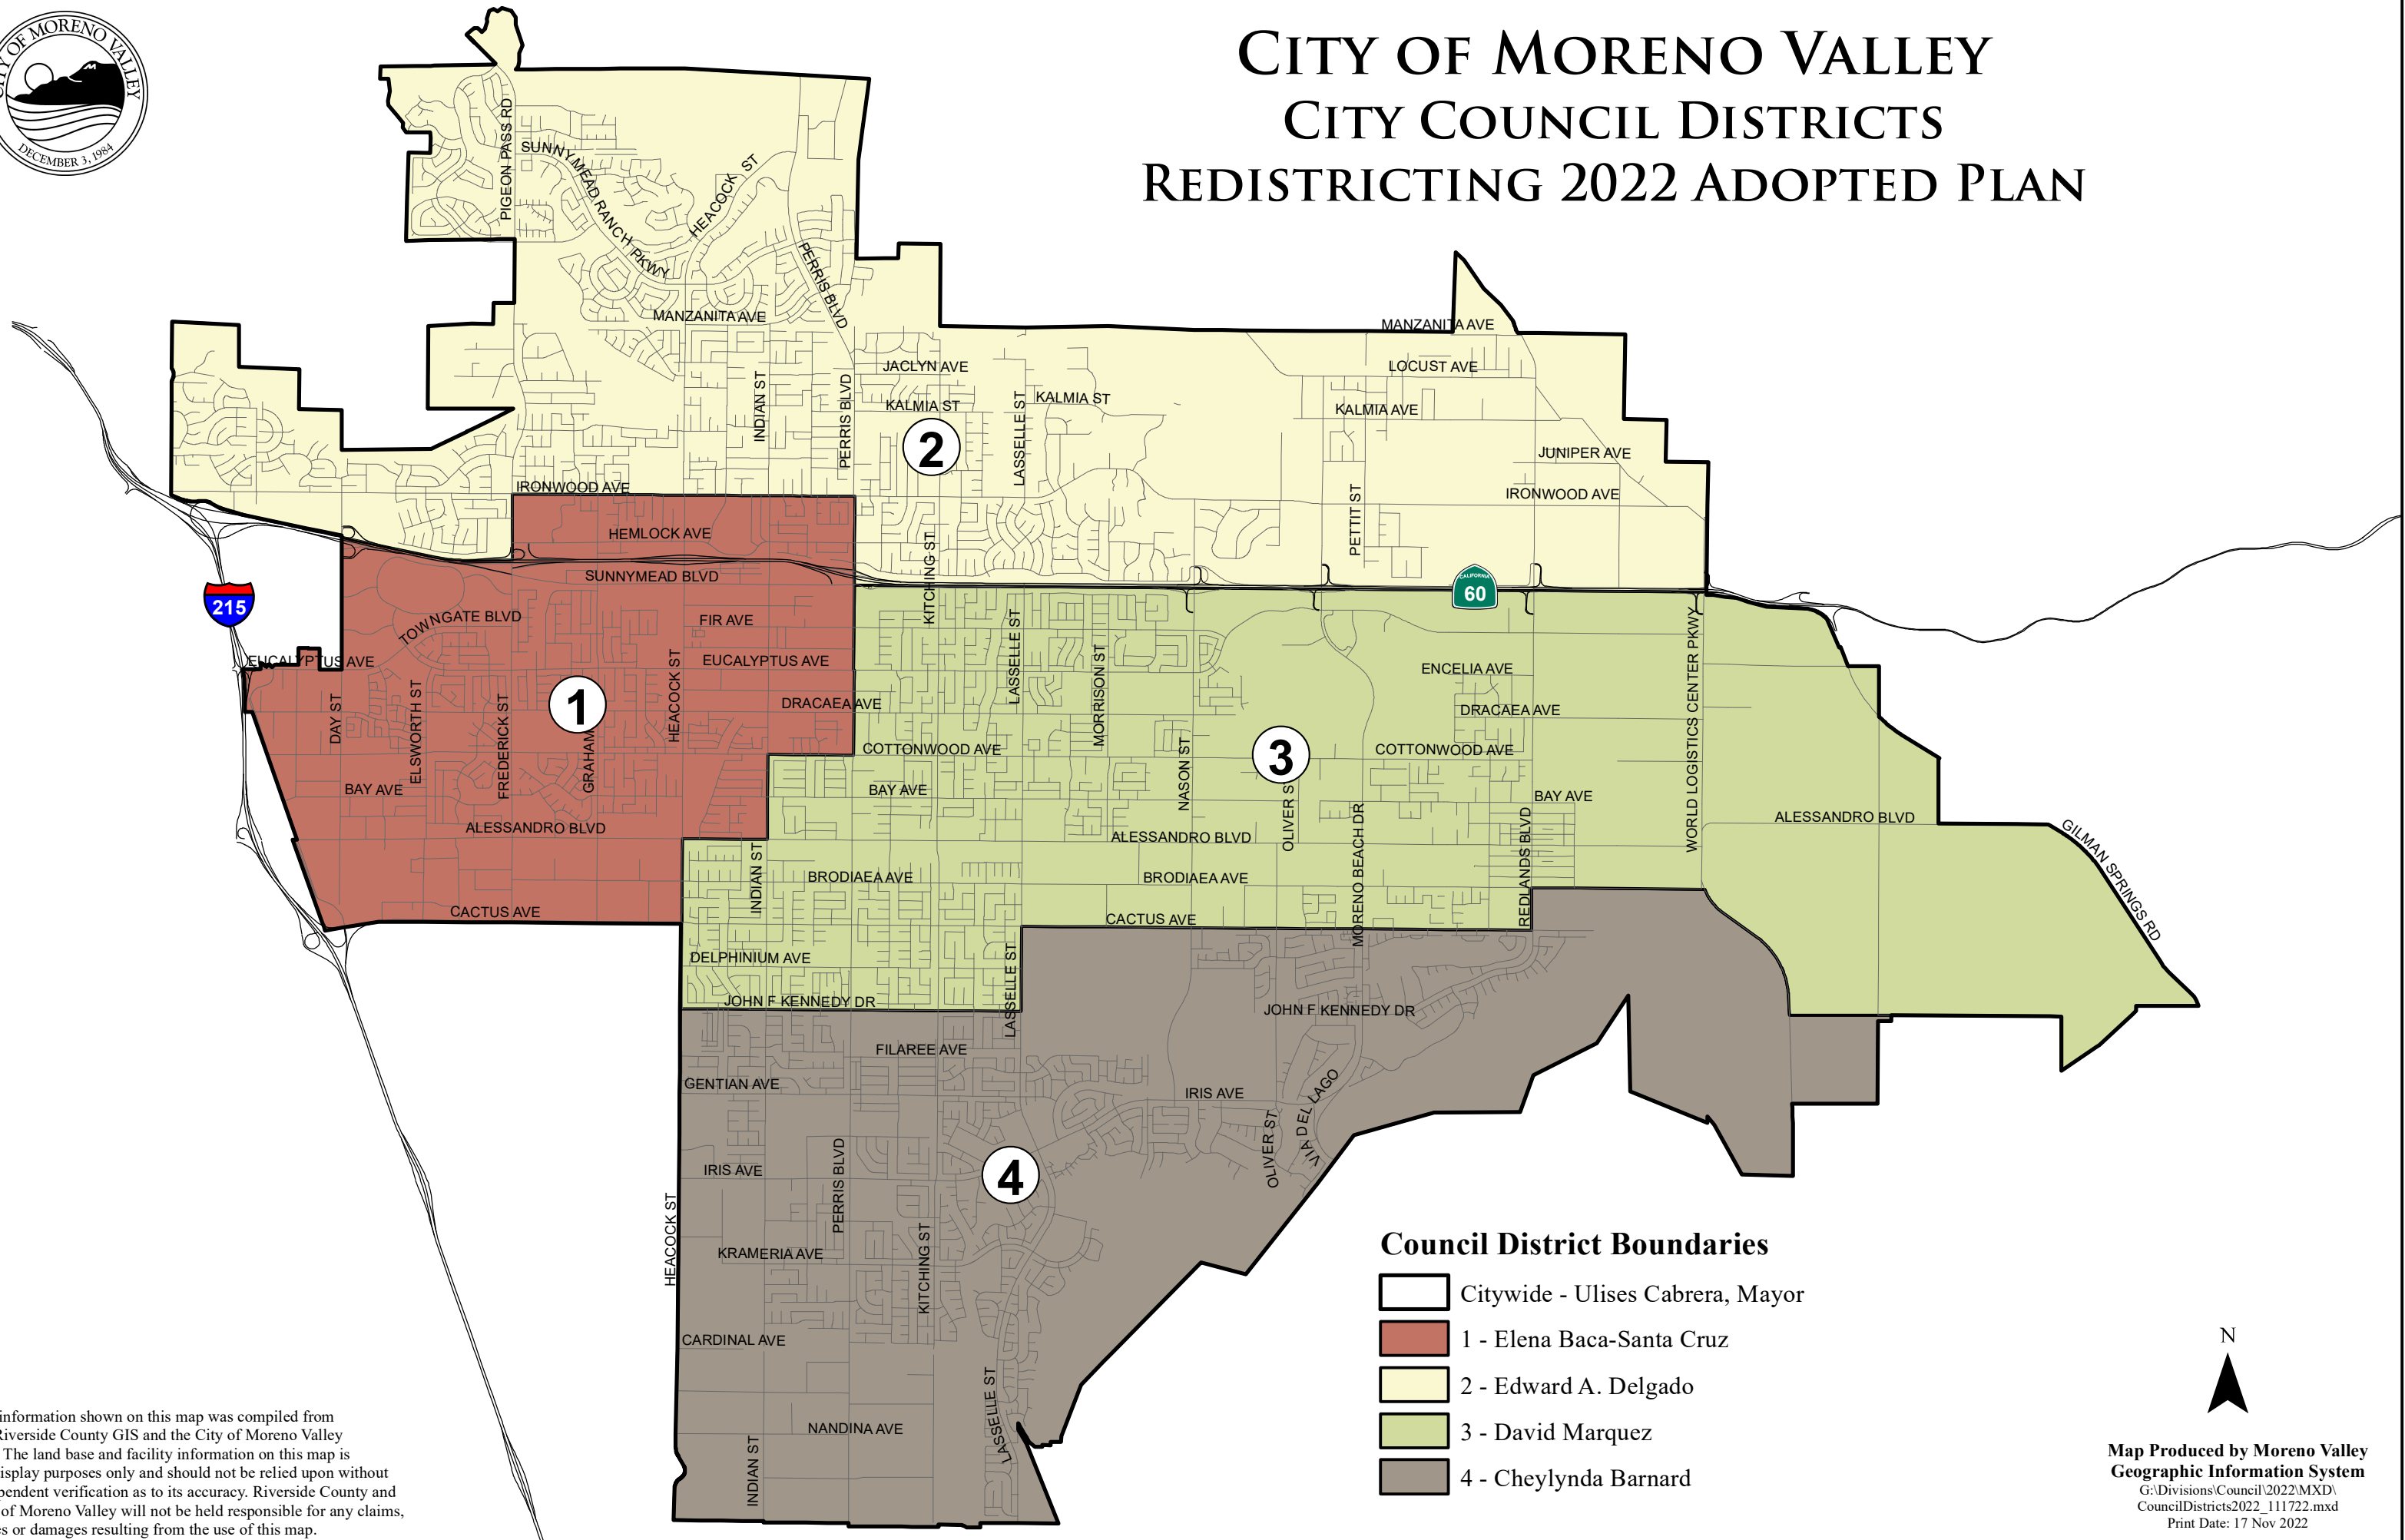

CITY OF MORENO VALLEY CITY COUNCIL DISTRICTS REDISTRICTING 2022 ADOPTED PLAN

The information shown on this map was compiled from the Riverside County GIS and the City of Moreno Valley GIS. The land base and facility information on this map is for display purposes only and should not be relied upon without independent verification as to its accuracy. Riverside County and City of Moreno Valley will not be held responsible for any claims, losses or damages resulting from the use of this map.