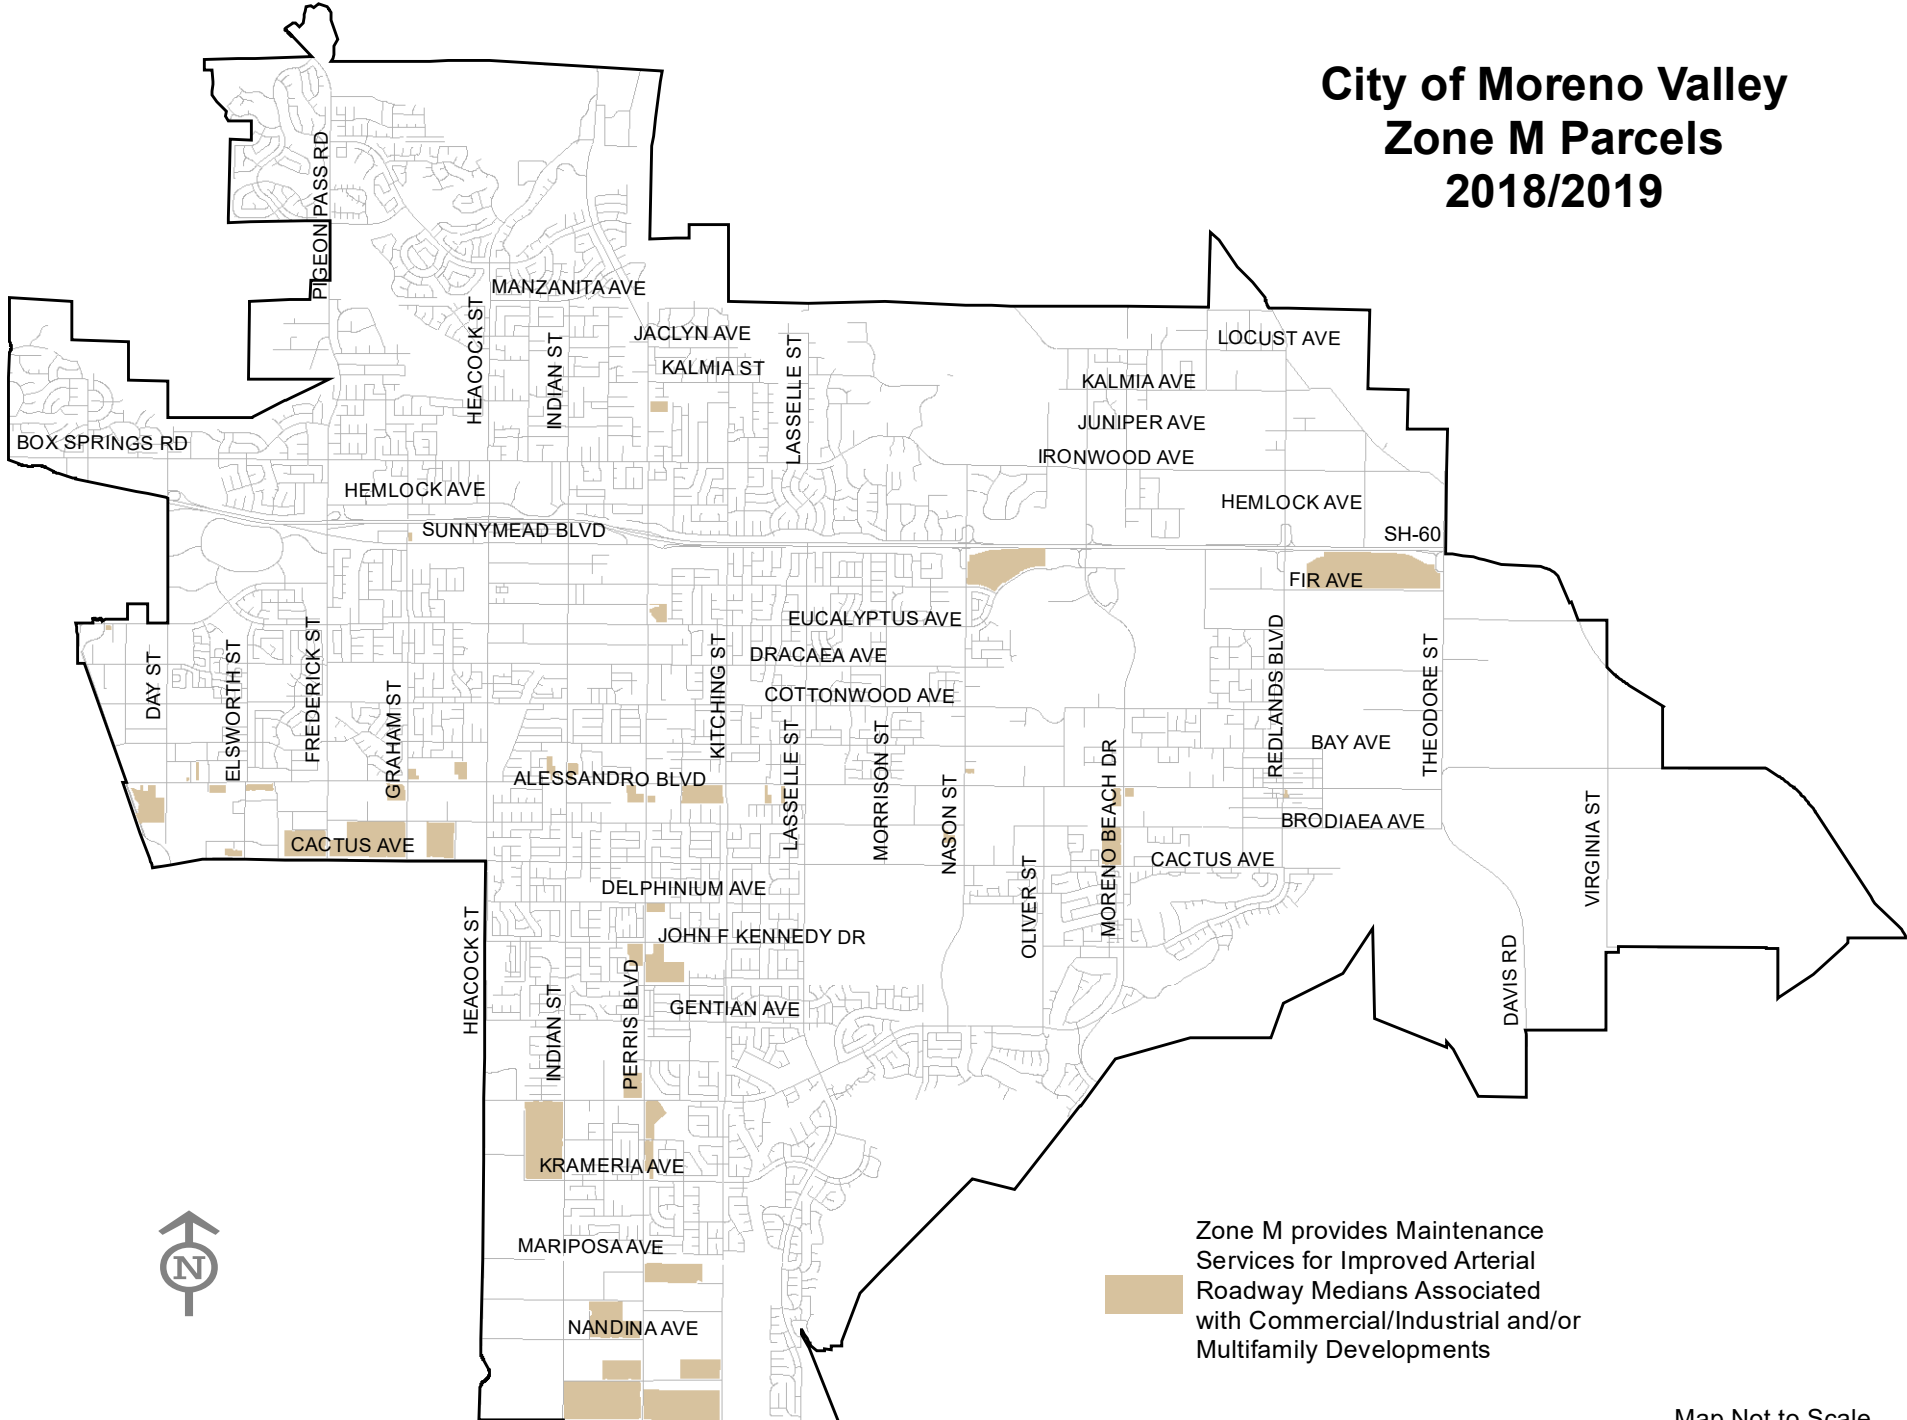

# City of Moreno Valley Zone M Parcels 2018/2019

Zone M provides Maintenance Services for Improved Arterial Roadway Medians Associated with Commercial/Industrial and/or Multifamily Developments

Map Not to Scale

May reflect parcels that are subject to the charge/tax but currently are not being levied