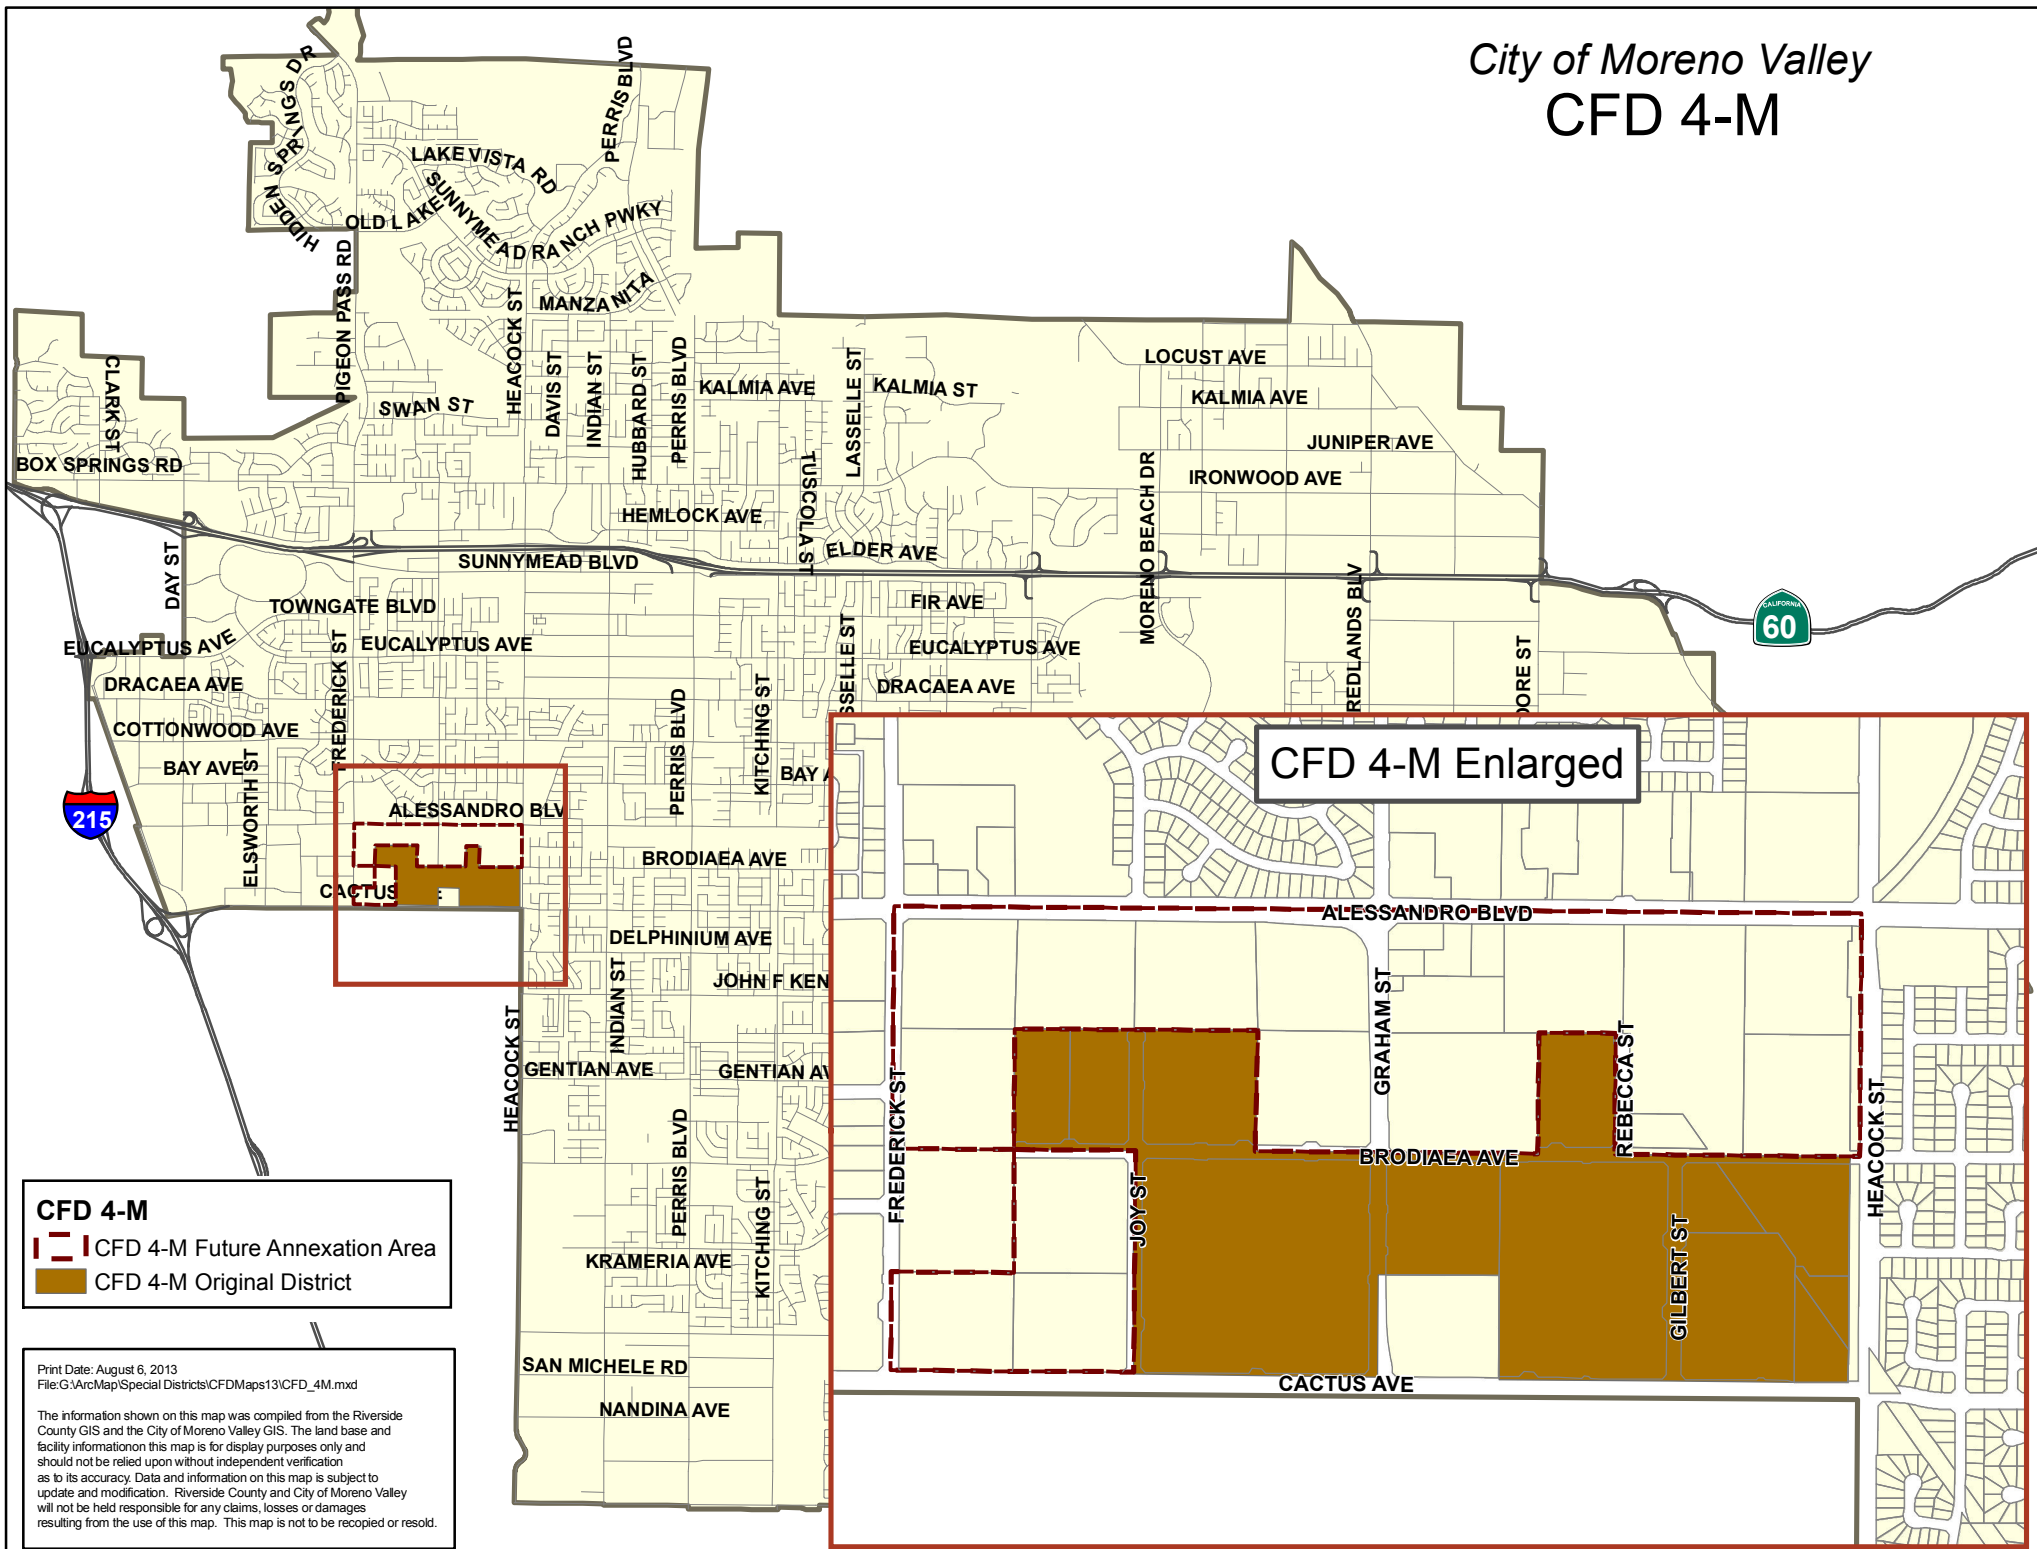

# City of Moreno Valley CFD 4-M

**CFD 4-M**  
 - - - - - CFD 4-M Future Annexation Area  
 ■ ■ ■ ■ ■ CFD 4-M Original District

Print Date: August 6, 2013  
 File: G:\ArcMap\Special Districts\CFDMaps13\CFD\_4M.mxd

The information shown on this map was compiled from the Riverside County GIS and the City of Moreno Valley GIS. The land base and facility information on this map is for display purposes only and should not be relied upon without independent verification as to its accuracy. Data and information on this map is subject to update and modification. Riverside County and City of Moreno Valley will not be held responsible for any claims, losses or damages resulting from the use of this map. This map is not to be recycled or resold.